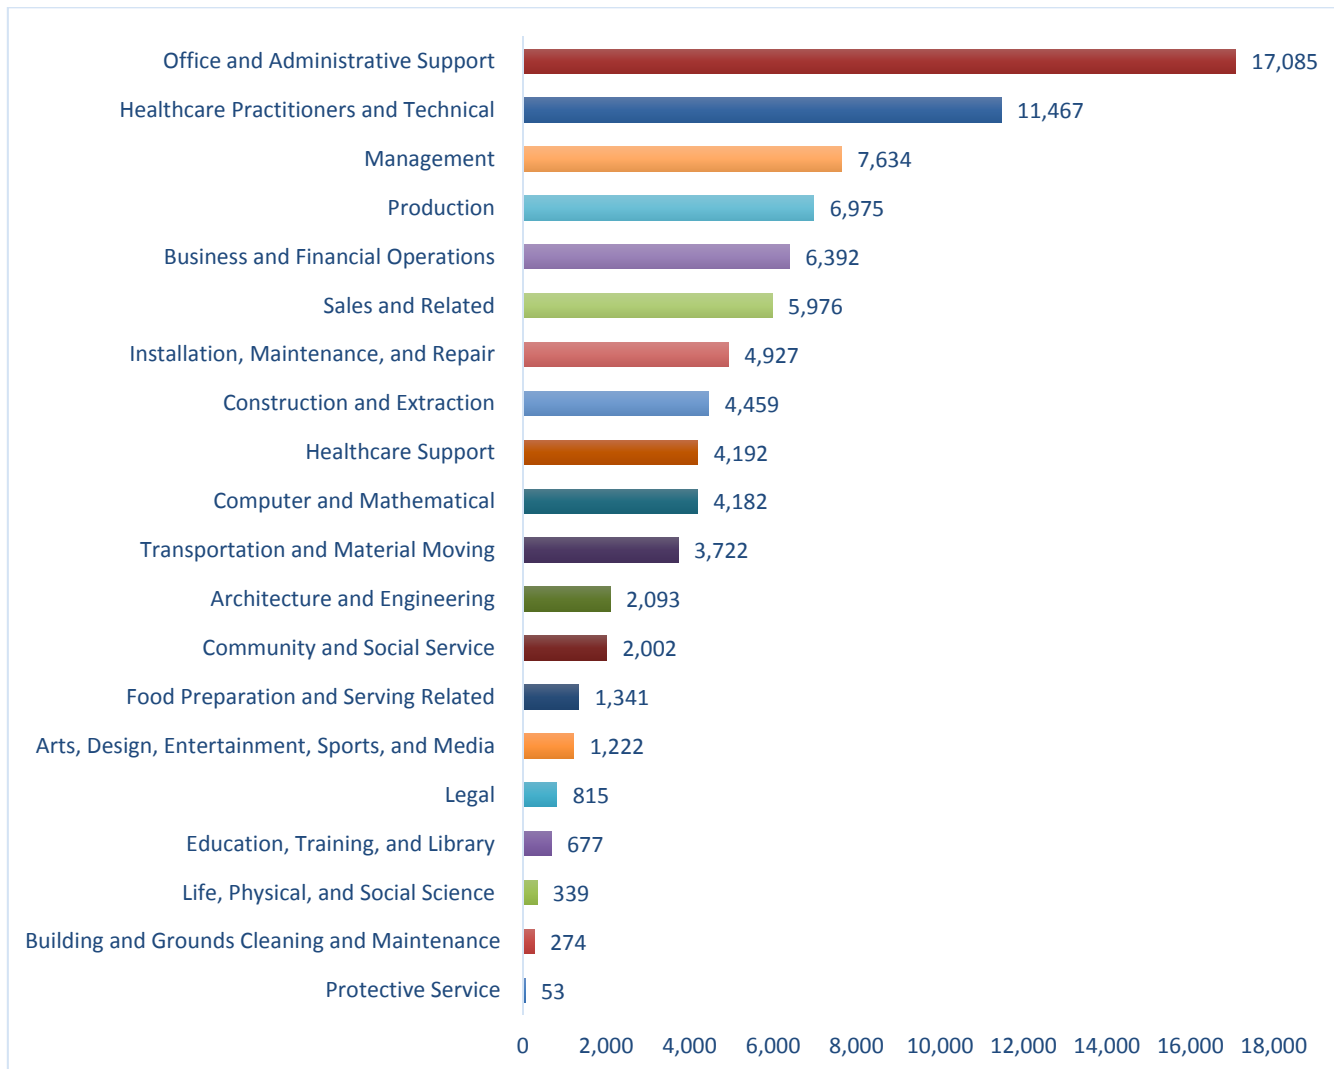

Total Annual Job Openings by Occupational Family

An Occupational Focus

The Standard Occupational Coding (SOC) system produced by the U.S. Bureau of Labor Statistics consists of broad occupational families, which provide a general description of occupations within a specific family. These classifications can give you an idea of what types of occupations are in-demand, especially if you have only a general idea of the type of occupation you would like to go into. Displayed below are the projected numbers of total annual openings of in-demand occupations within each occupational family.

In-demand occupations are projected to provide about 85,827 job openings each year.