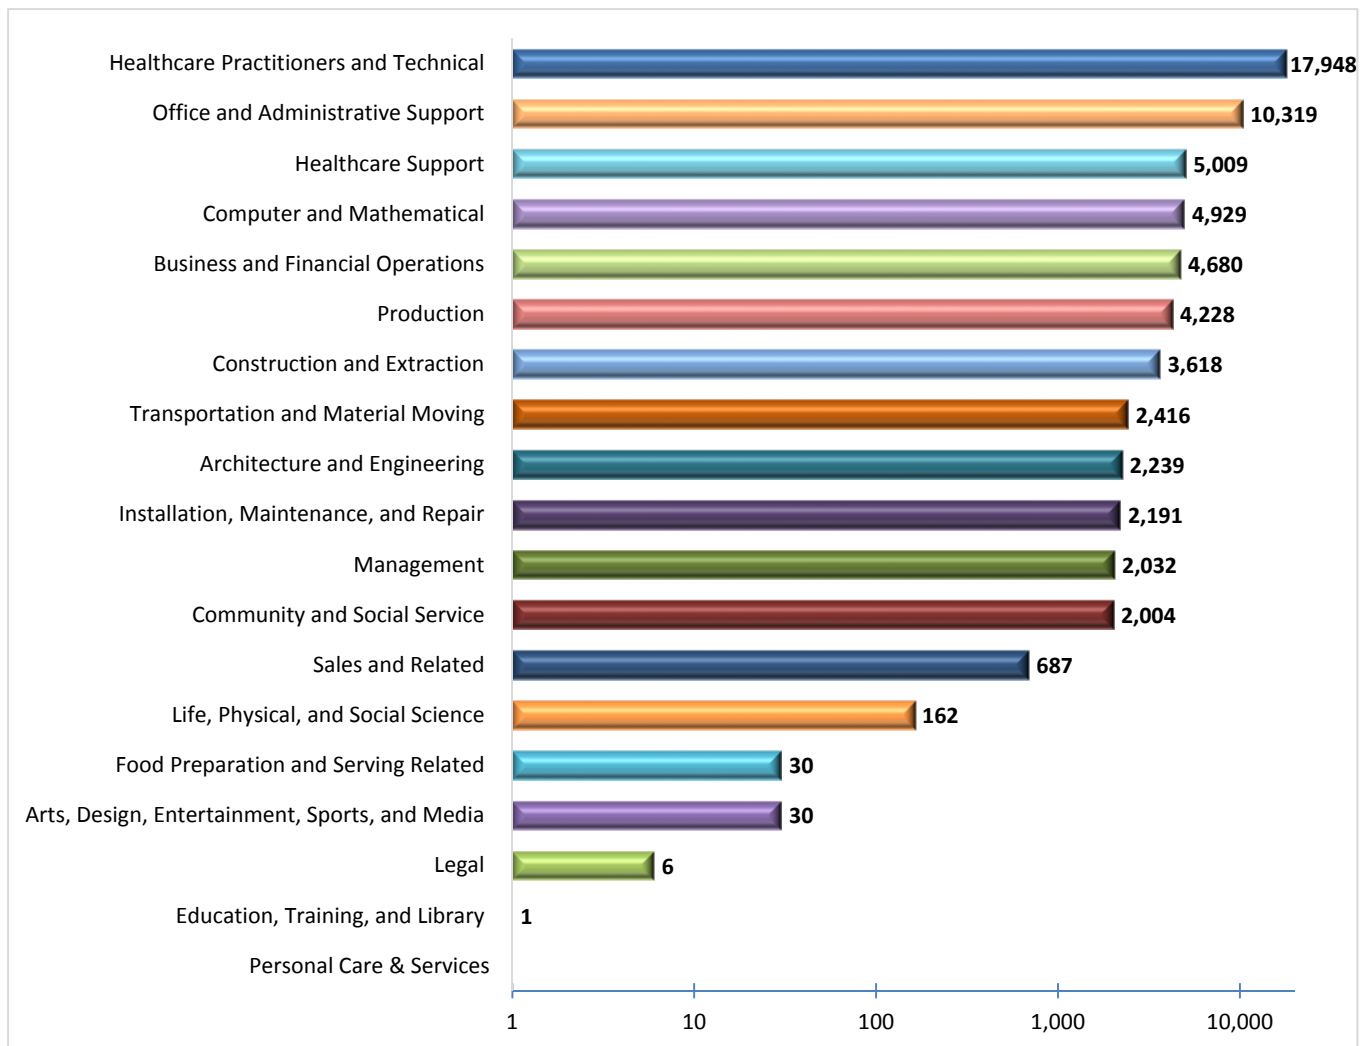

Total Annual Job Openings by Occupational Family

An Occupational Focus

The Standard Occupational Coding (SOC) system produced by the U.S. Bureau of Labor Statistics consists of broad occupational families, which provide a general description of occupations within a specific family. These classifications can give you an idea of what types of occupations are in-demand, especially if you have only a general idea of the type of occupation you would like to go into. Displayed below are the projected numbers of total annual openings of in-demand occupations within each occupational family.

In-demand occupations are projected to provide about 62,529 job openings each year.